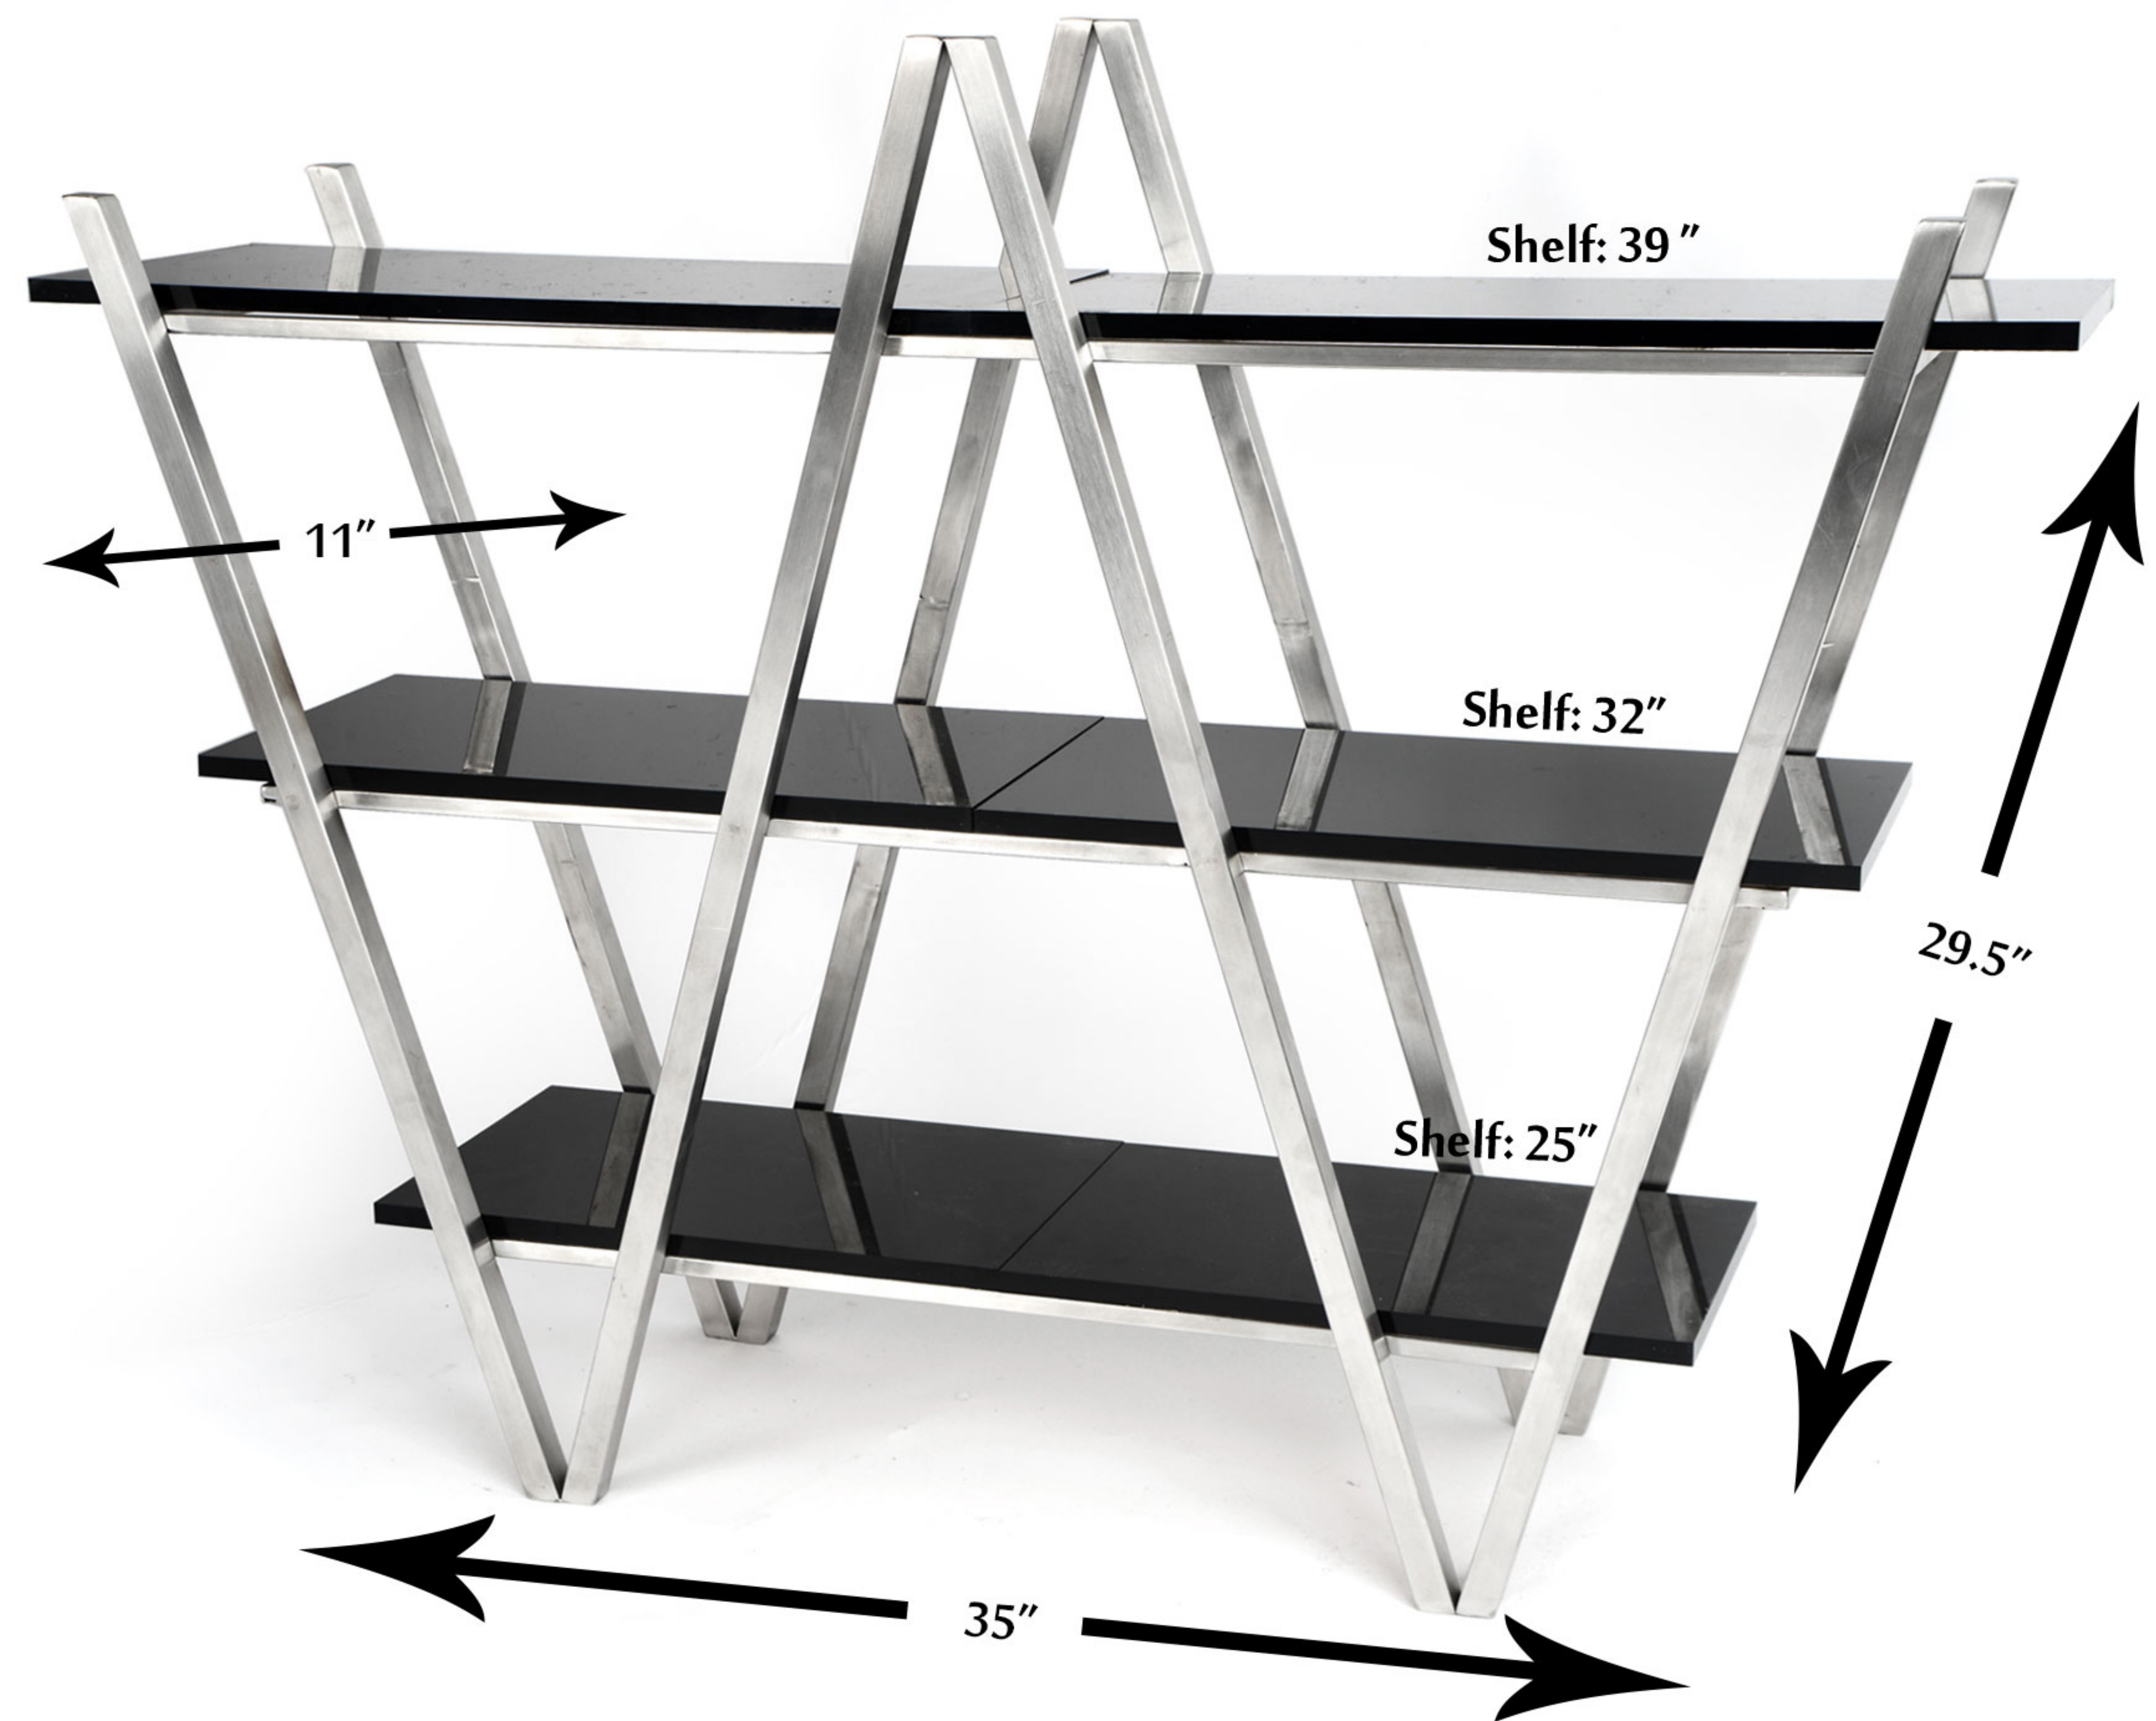

#ST1775

Tabletop "W" with Tempered Glass Shelves

#AC1775

Tabletop "W" with Frosted Acrylic Shelves

#AC1775BK

Tabletop "W" with Black Acrylic Shelves

Features :

Stainless Steel Single Piece Construction

Designed with Three Display Shelves

Includes Six Half Shelves

Tempered Glass with Rounded Edges

Brushed Finished

"W"
Tabletop Display Stand